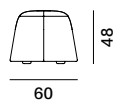

Abacus

---

pouf S