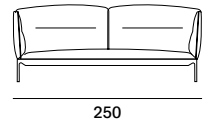

POUFS are available in tree different sizes: L75 D75, L150 D75 and L150 D44 with frame H30 cm, always in the same finish as the sofa.

YALE LOW TABLE

Available the low tables in different dimensions to complete the collection. See in the low tables section.

Yale

armchair and sofa

Yale X

standard version

low backrest

deep version

low backrest

pouf

high backrest

Finishing

The number in the dot corresponds to the number of colour/material finish.

Here below, in the section FINISH OPTIONS, please note all the colours of the materials used for this product.