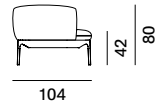

POUFS are available in tree different sizes: L75 D75, L150 D75 and L150 D44 with frame H30 cm, always in the same finish as the sofa.

YALE LOW TABLE

Available the low tables in different dimensions to complete the collection. See in the low tables section.

Yale

armchair and sofa

Yale X

standard version

low backrest

deep version

low backrest

pouf

high backrest

Finishing

The number in the dot corresponds to the number of colour/material finish.

Here below, in the section FINISH OPTIONS, please note all the colours of the materials used for this product.