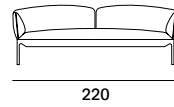

POUFS are available in tree different sizes: L75 D75, L150 D75 and L150 D44 with frame H30 cm, always in the same finish as the sofa.

YALE LOW TABLE

Available the low tables in different dimensions to complete the collection. See in the low tables section.

Yale

armchair and sofa

Yale X

standard version

low backrest

deep version

low backrest

pouf