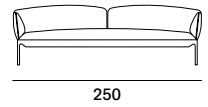

POUFS are available in tree different sizes: L75 D75, L150 D75 and L150 D44 with frame H30 cm, always in the same finish as the sofa.

YALE LOW TABLE

Available the low tables in different dimensions to complete the collection. See in the low tables section.

Yale

armchair and sofa

Yale X

standard version

low backrest

deep version

low backrest

pouf

high backrest

Finishing

The number in the dot corresponds to the number of colour/material finish.

Here below, in the section FINISH OPTIONS, please note all the colours of the materials used for this product.