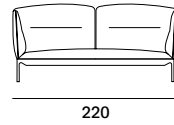

POUFS are available in tree different sizes: L75 D75, L150 D75 and L150 D44 with frame H30 cm, always in the same finish as the sofa.

YALE LOW TABLE

Available the low tables in different dimensions to complete the collection. See in the low tables section.

Yale

armchair and sofa

Yale X

standard version

low backrest

deep version

low backrest

pouf

high backrest

Finishing

The number in the dot corresponds to the number of colour/material finish.

Here below, in the section FINISH OPTIONS, please note all the colours of the materials used for this product.