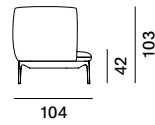

high backrest