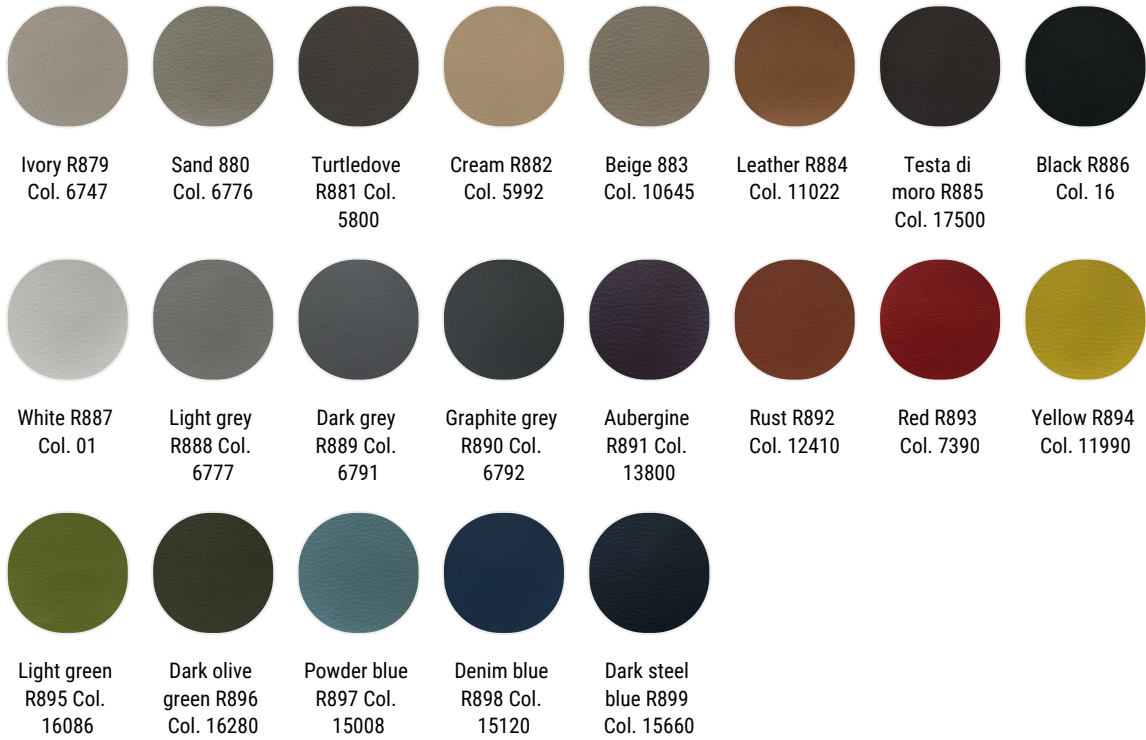

dark grey
X091

military green
X092

Gloss white external shell

sugar paper
blue X087

olive green
X088

light grey
X089

dove grey
X090

COVER

white/beige
R850 Col. 11

grey/sand
R846 Col. 07

light grey
R849 Col. 10

light
grey/anthracite
grey R848 Col.
09

light
blue/grey
R855 Col. 19

orange/grey
R852 Col. 15

Time TL15

Anima

leather
yellow R808

leather
apricot R801

leather rust
R813

leather red
R812

leather
burgundy
R807

leather
tobacco
R815

leather testa
di moro R816

leather black
R810

leather grey
R809

leather
bluettes R806

leather blue
R805

leather green
R817