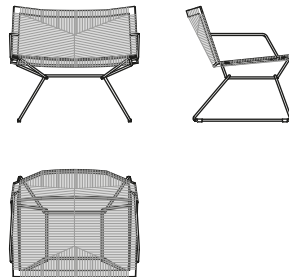

## NEIL TWIST STOOL

**H65**  
L50 D58 H96 cm  
seat H65 cm

**H78**  
L50 D58 H107 cm  
seat H78 cm

## NEIL TWIST ARMCHAIR

**no armrests**  
L75.2 D66 H71 cm seat H41.3 cm

**with armrests**  
L79.6 D66 H71 cm seat H41.3 cm