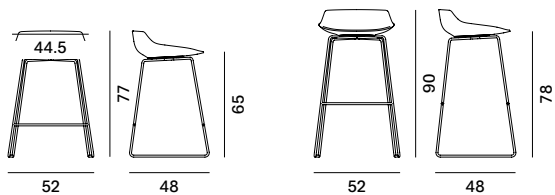

Flow Stool

Sled base