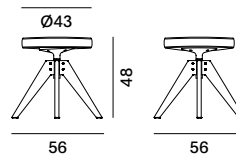

Flow Pouf

VN 4-legged oak base