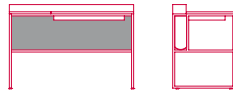

20.VENTI HOME